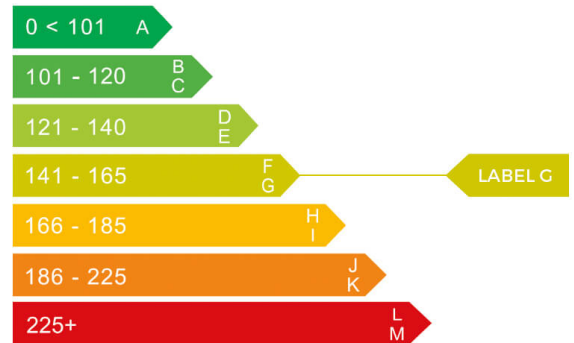

Mercedes-Benz

report date: 2024-09-08

General information

<b>Make</b>	MERCEDES-BENZ
<b>Model</b>	GLB 200 AMG LINE PREMIUM AUTO GLB 200 AMG LINE EXECUTIVE
<b>Colour</b>	White
<b>Year of manufacture</b>	2023
<b>Top speed</b>	129 mph
<b>Gearbox</b>	7 speed automatic

Engine & fuel consumption

<b>Power</b>	161 BHP
<b>Max. torque</b>	250 Nm at 4.000 rpm
<b>Engine capacity</b>	1.332 cc
<b>Cylinders</b>	4
<b>Fuel type</b>	Petrol
<b>Consumption combined</b>	39.2 mpg
<b>CO2 emission</b>	163 g/km
<b>CO2 label</b>	G