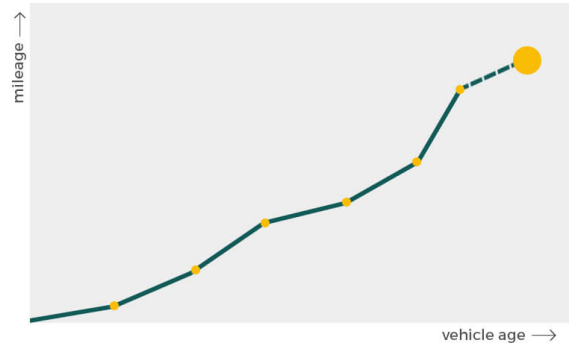

Registration #1	2024-03-07	24 mi
Registration #2		

[More info >](#)

Dimensions & weight

Width	1790 mm
Height	1584 mm
Length	4387 mm
Wheel base	2607 mm
Kerb weight	1756 kg
Max. allowed weight	2080 kg

Additional information