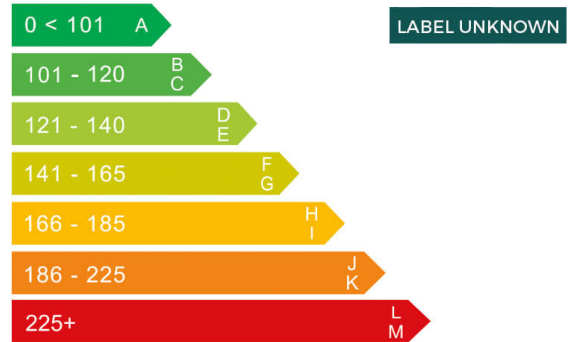

HONDA

report date: 2024-11-08

General information

Make	HONDA
Model	ENY1 ADVANCE
Colour	Blue
Year of manufacture	2024
Top speed	99 mph
Gearbox	1 speed automatic

Engine & fuel consumption

Power	201 BHP
Max. torque	310 Nm at 310 rpm
Fuel type	Electricity