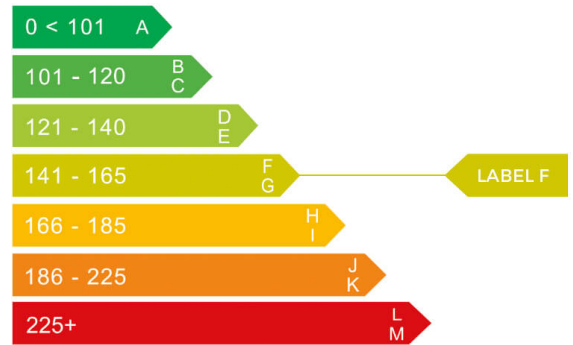

report date: 2024-09-08

General information

<b>Make</b>	NISSAN
<b>Model</b>	QASHQAI TEKNA + DIG-T MHEV CVT
<b>Colour</b>	Red
<b>Year of manufacture</b>	2022
<b>Gearbox</b>	-

Engine & fuel consumption

<b>Engine capacity</b>	1.332 cc
<b>Fuel type</b>	Hybrid / Electric
<b>CO2 emission</b>	144 g/km
<b>CO2 label</b>	F