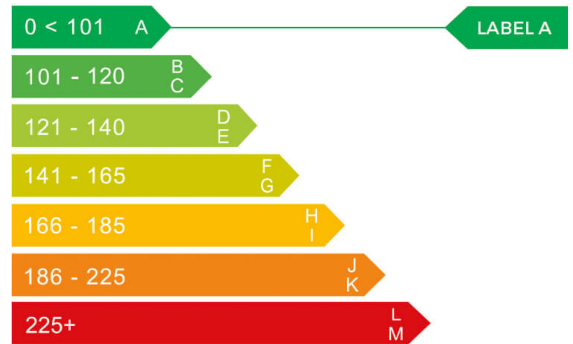

report date: 2024-07-15

General information

| | |
|---------------------|-------------------------|
| Make | BMW |
| Model | X5 XDRIVE45E XLINE AUTO |
| Colour | Grey |
| Year of manufacture | 2021 |
| Top speed | 146 mph |
| Gearbox | 8 speed automatic |

Engine & fuel consumption

| | |
|----------------------|---------------------|
| Power | 389 BHP |
| Max. torque | 600 Nm at 3.170 rpm |
| Engine capacity | 2.998 cc |
| Cylinders | 6 |
| Fuel type | Hybrid / Electric |
| Consumption combined | 188.3 mpg |
| CO2 emission | 28 g/km |
| CO2 label | A |