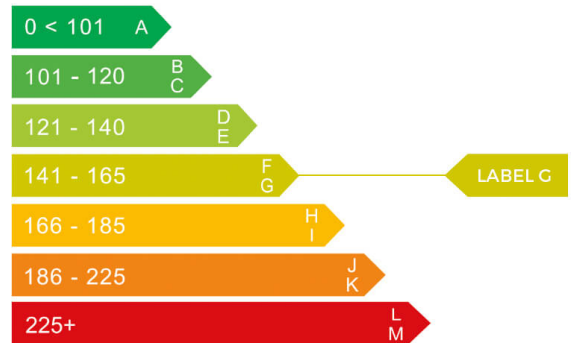

Mercedes-Benz

report date: 2024-09-08

General information

Make	MERCEDES-BENZ
Model	GLB 200 AMG LINE PREMIUM AUTO GLB 200 AMG LINE EXECUTIVE
Colour	Red
Year of manufacture	2023
Top speed	129 mph
Gearbox	7 speed automatic

Engine & fuel consumption

Power	161 BHP
Max. torque	250 Nm at 4.000 rpm
Engine capacity	1.332 cc
Cylinders	4
Fuel type	Petrol
Consumption combined	39.2 mpg
CO2 emission	163 g/km
CO2 label	G

Internet history