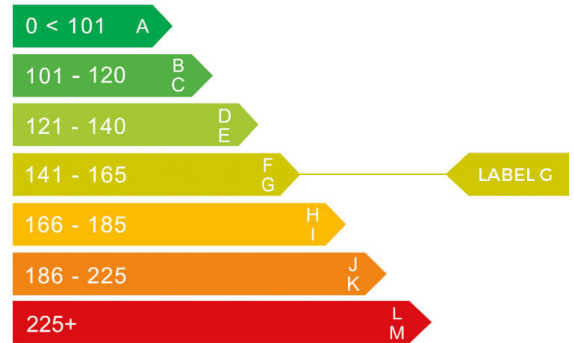

report date: 2025-02-13

General information

Make	MINI
Model	COOPER S ALL4
Colour	White
Year of manufacture	2011
Top speed	130 mph
0 - 60 mph	7.9 seconds
Gearbox	6 speed Manual

Engine & fuel consumption

Power	184 BHP
Max. torque	240 Nm at 1.600 rpm
Engine capacity	1.600 cc
Cylinders	4
Fuel type	Petrol
Consumption city	34.5 mpg
Consumption extra urban	48.7 mpg
Consumption combined	42.2 mpg
CO2 emission	157 g/km
CO2 label	G