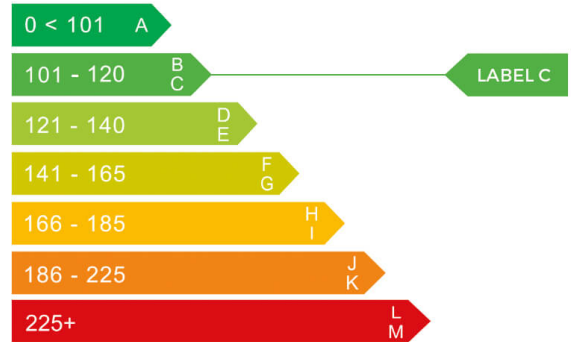

report date: 2025-02-17

General information

Make	NISSAN
Model	JUKE TEKNA HEV CVT
Colour	Grey
Year of manufacture	2023
Top speed	103 mph
Gearbox	4 speed CVT

Engine & fuel consumption

Power	141 BHP
Max. torque	148 Nm at 3.600 rpm
Engine capacity	1.598 cc
Cylinders	4
Fuel type	Hybrid / Electric
Consumption combined	55.4 mpg
CO2 emission	113 g/km
CO2 label	C

Width	1800 mm
Height	1593 mm
Length	4210 mm
Kerb weight	1327 kg

Additional information

Number of doors	5
Number of axles	2
Engine number	574743R