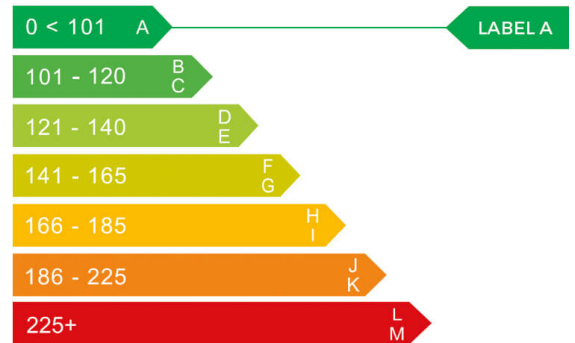

Engine & fuel consumption

<b>Power</b>	306 BHP
<b>Max. torque</b>	309 Nm at 4.800 rpm
<b>Engine capacity</b>	1.969 cc
<b>Cylinders</b>	4
<b>Fuel type</b>	Hybrid / Electric
<b>Consumption combined</b>	188.3 mpg
<b>CO2 emission</b>	32 g/km
<b>CO2 label</b>	A