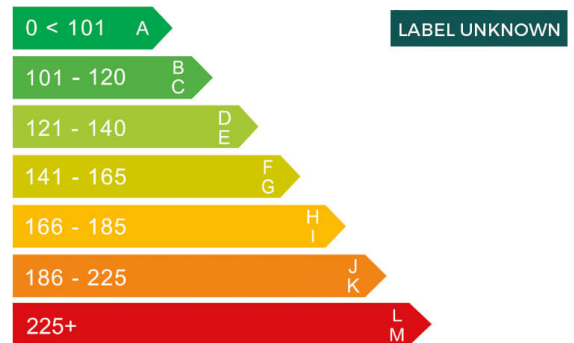

report date: 2024-09-10

General information

Make	FIAT
Model	500E LA PRIMA
Colour	-
Year of manufacture	-
Top speed	93 mph
0 - 60 mph	9.0 seconds
Gearbox	1 speed automatic

Engine & fuel consumption

Power	117 BHP
Max. torque	220 Nm at 2.000 rpm
Fuel type	Electric