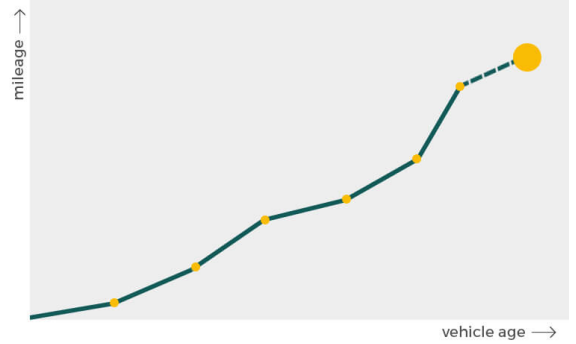

Mileage check

Mileage registrations 1

Registration #1 2020-05-20 25,377

[More info >](#)

Car features

The FIAT factory car options list is only available in the premium report.

S0225	Air conditioning
S0295	
S0482	
S0501	
S0566	
S0567	
S0569	

View the complete FIAT factory list for this vehicle [here](#).

More info >

Dimensions & weight

Width	1900 mm
Height	1527 mm
Length	3632 mm
Wheel base	2322 mm
Kerb weight	1365 kg
Max. allowed weight	1765 kg

Additional information

Number of doors	3
Number of seats	4
Number of axles	2
Engine number	1287142