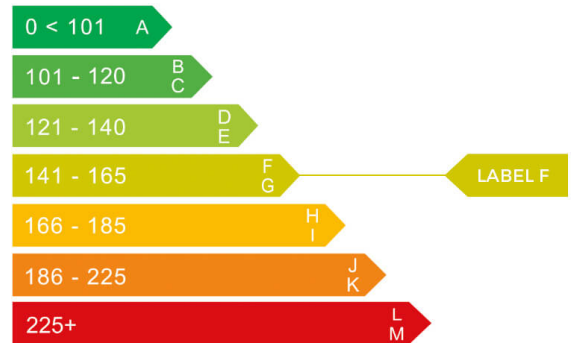

report date: 2024-09-10

General information

Make	NISSAN
Model	QASHQAI TEKNA + DIG-T MHEV CVT DIG-T TEKNA PLUS DCT
Colour	Blue
Year of manufacture	2021
Top speed	124 mph
Gearbox	7 speed CVT

Engine & fuel consumption

Power	156 BHP
Max. torque	270 Nm at 4.000 rpm
Engine capacity	1.332 cc
Cylinders	4
Fuel type	Hybrid / Electric
Consumption combined	43.5 mpg
CO2 emission	144 g/km
CO2 label	F

Internet history

Entry 2

Date	2021-12-08
Pictures	0
Listing price	View report