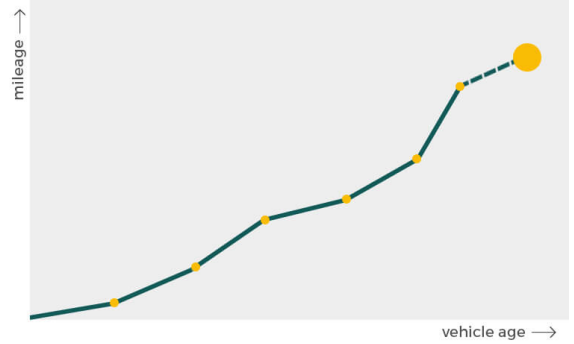

**More info** >

Mileage check

Mileage registrations 3

Complete history [See info](#)

Registration #1	2019-05-20	25,277 km
Registration #2	2019-05-20	25,277 km
Registration #3	2019-05-20	25,277 km

[More info >](#)