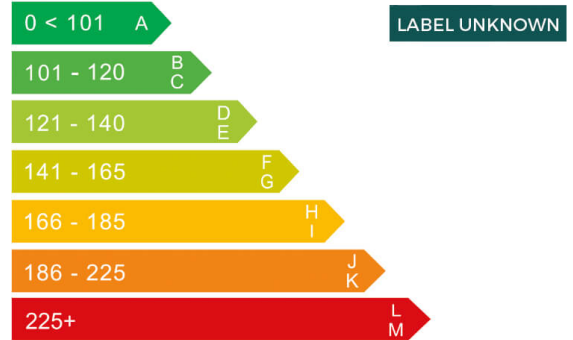

report date: 2024-09-10

General information

Make	FIAT
Model	500E LA PRIMA LA PRIMA
Colour	-
Year of manufacture	-
Top speed	93 mph
Gearbox	1 speed automatic

Engine & fuel consumption

Power	117 BHP
Max. torque	220 Nm at 2.000 rpm
Fuel type	Electric
Consumption combined	1.0 mpg