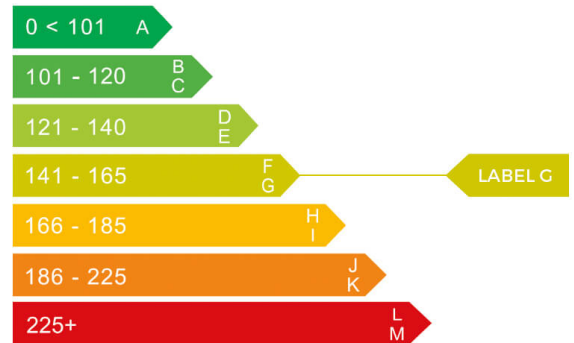

Mercedes-Benz

report date: 2024-09-10

General information

<b>Make</b>	MERCEDES-BENZ
<b>Model</b>	GLB 200 AMG LINE PREMIUM AUTO GLB 200 AMG LINE
<b>Colour</b>	White
<b>Year of manufacture</b>	2022
<b>Top speed</b>	129 mph
<b>Gearbox</b>	7 speed automatic

Engine & fuel consumption

<b>Power</b>	161 BHP
<b>Max. torque</b>	250 Nm at 4.000 rpm
<b>Engine capacity</b>	1.332 cc
<b>Cylinders</b>	4
<b>Fuel type</b>	Petrol
<b>Consumption combined</b>	37.7 mpg
<b>CO2 emission</b>	163 g/km
<b>CO2 label</b>	G