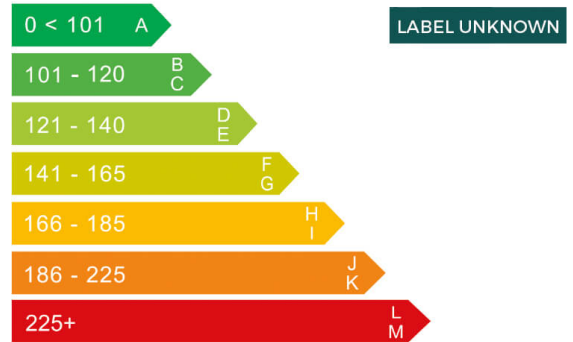

RENAULT

report date: 2025-02-13

General information

Make	RENAULT
Model	ZOE GT RAPID CHARGE EV 50
Colour	Purple
Year of manufacture	2022
Top speed	116 mph
Gearbox	7 speed automatic

Engine & fuel consumption

Power	114 BHP
Max. torque	260 Nm at 2.000 rpm
Cylinders	4
Fuel type	Electricity
Consumption combined	58.9 mpg

Internet history

Entry 2

Date	2024-07-30
Pictures	10
Listing price	View report

source: autoonline.co.uk