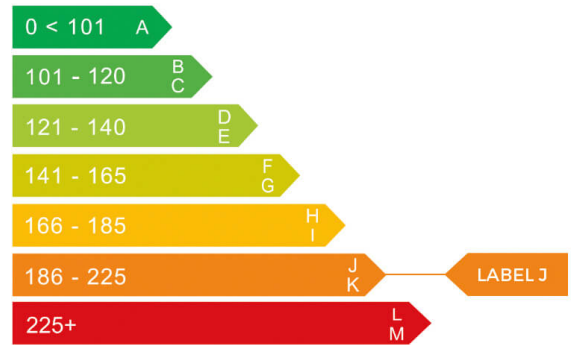

Mercedes-Benz

report date: 2024-09-18

General information

Make	MERCEDES-BENZ
Model	VITO 116CDI TOURER SELECT AUTO 116CDI TOURER SELECT L2
Colour	Black
Year of manufacture	2020
Top speed	120 mph
Gearbox	9 speed automatic

Engine & fuel consumption

Power	161 BHP
Max. torque	380 Nm at 1.250 rpm
Engine capacity	1.950 cc
Cylinders	4
Fuel type	Diesel
Consumption combined	38.2 mpg
CO2 emission	194 g/km
CO2 label	J