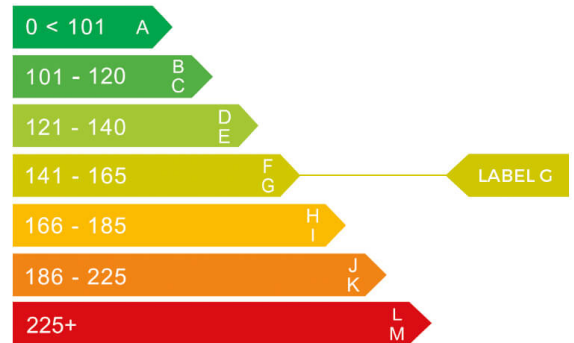

Mercedes-Benz

report date: 2024-09-08

General information

Make	MERCEDES-BENZ
Model	GLB 200 AMG LINE PREMIUM AUTO GLB 200 AMG LINE EXECUTIVE
Colour	Grey
Year of manufacture	2023
Top speed	129 mph
Gearbox	7 speed automatic

Engine & fuel consumption

Power	161 BHP
Max. torque	250 Nm at 4.000 rpm
Engine capacity	1.332 cc
Cylinders	4
Fuel type	Petrol
Consumption combined	39.2 mpg
CO2 emission	163 g/km
CO2 label	G

Internet history