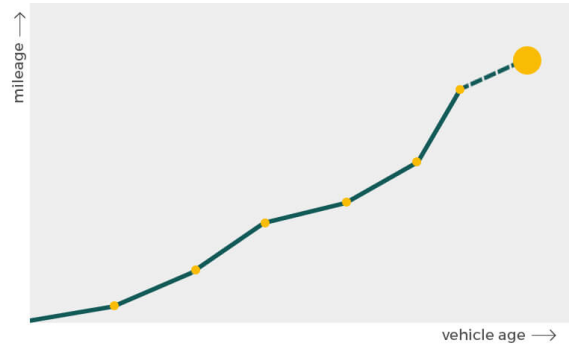

Mileage check

Mileage registrations	2
First mileage registration	2023-01-01
Complete history	See info

Registration #1	2023-01-01	13 mi
Registration #2		

[More info >](#)