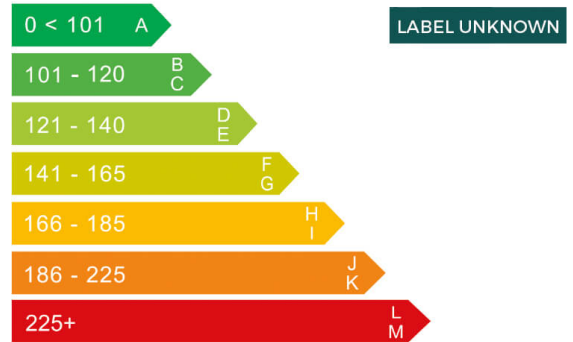

Mercedes-Benz

report date: 2024-09-10

General information

Make	MERCEDES-BENZ
Model	GLB 200 AMG LINE AUTO GLB 200 AMG LINE
Colour	-
Year of manufacture	-
Top speed	129 mph
Gearbox	7 speed automatic

Engine & fuel consumption

Power	161 BHP
Max. torque	250 Nm at 4.000 rpm
Cylinders	4
Fuel type	Petrol
Consumption combined	37.7 mpg

Internet history

Entry 1

Date	2024-03-03
Pictures	32
Listing price	View report

source: cargurus.co.uk