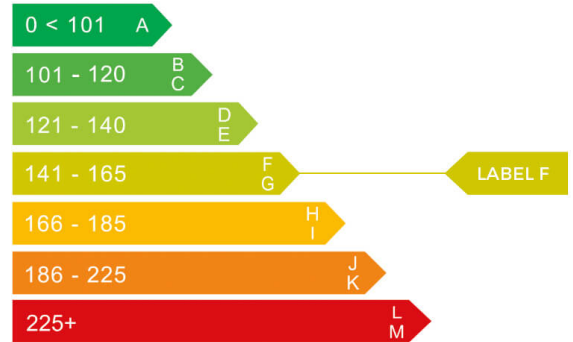

report date: 2024-09-10

General information

Make	NISSAN
Model	QASHQAI TEKNA + DIG-T MHEV CVT
Colour	White
Year of manufacture	2024
Top speed	124 mph
Gearbox	7 speed CVT

Engine & fuel consumption

Power	156 BHP
Max. torque	270 Nm at 4.000 rpm
Engine capacity	1.332 cc
Cylinders	4
Fuel type	Hybrid / Electric
Consumption combined	44.1 mpg
CO2 emission	144 g/km
CO2 label	F