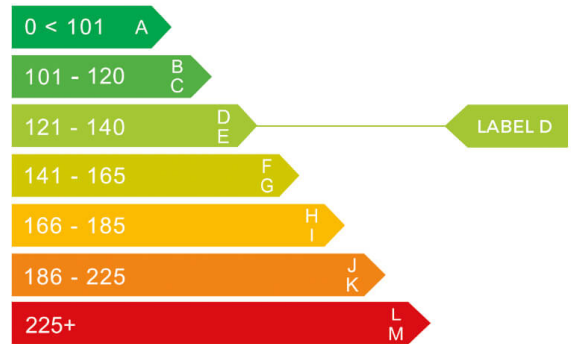

HYUNDAI

report date: 2025-02-13

General information

Make	HYUNDAI
Model	I30 PREMIUM MHEV CRDI AUTO
Colour	Silver
Year of manufacture	2021
Top speed	124 mph
Gearbox	7 speed automatic

Engine & fuel consumption

Power	134 BHP
Max. torque	320 Nm at 2.250 rpm
Engine capacity	1.598 cc
Cylinders	4
Fuel type	Diesel
Consumption city	65.7 mpg
Consumption extra urban	74.3 mpg
Consumption combined	57.7 mpg
CO2 emission	127 g/km
CO2 label	D

More info >

Dimensions & weight

Width	1795 mm
Height	1455 mm
Length	4340 mm
Wheel base	2650 mm
Kerb weight	1343 kg
Max. allowed weight	1930 kg

Additional information

Fuel tank capacity	50 l
Number of doors	5
Number of seats	5
Number of axles	2
Engine number	D4FELZ265896