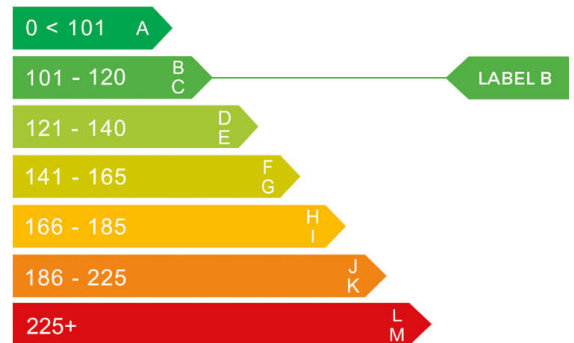

report date: 2024-09-08

General information

Make	FIAT
Model	500 RED MHEV DOLCEVITA PLUS
Colour	White
Year of manufacture	2022
Top speed	104 mph
0 - 100 km/h	13.8 seconds
Gearbox	6 speed Manual

Engine & fuel consumption

Power	51.5 kW / 70 HP / 68 BHP
Max. torque	90 Nm at 3.250 rpm
Engine capacity	999 cc
Cylinders	3
Fuel type	Petrol
Consumption combined	56.5 mpg
CO2 emission	106 g/km
CO2 label	B

Internet history

Entry 1