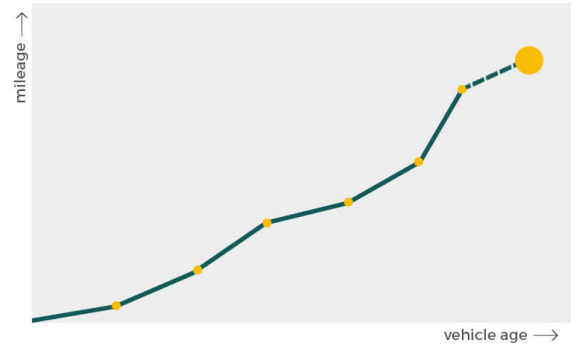

More info >

Mileage check

Mileage registrations	1
First mileage registration	2022-07-01

Registration #1	2022-07-01	24 mi
-----------------	------------	-------

[More info >](#)

Car features

The FIAT factory car options list is only available in the premium report.