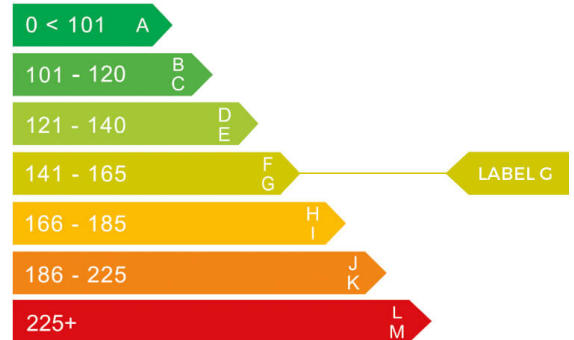

HYUNDAI

DU2ICHJ

report date: 2024-10-14

General information

Make	HYUNDAI
Model	TUCSON ULTIMATE T-GDI MHEV T-GDI ULTIMATE
Colour	Black
Year of manufacture	2021
Top speed	117 mph
0 - 60 mph	10.3 seconds
Gearbox	6 speed Manual

Engine & fuel consumption

Power	148 BHP
Max. torque	250 Nm at 4.000 rpm
Engine capacity	1.598 cc
Cylinders	4
Fuel type	Petrol
Consumption combined	42.2 mpg
CO2 emission	155 g/km
CO2 label	G

More info >

Dimensions & weight

Width	1865 mm
Height	1653 mm
Length	4500 mm
Wheel base	2680 mm
Kerb weight	1463 kg
Max. allowed weight	2050 kg

Additional information

Fuel tank capacity	54 l
Fuel delivery	Direct Injection
Number of doors	5
Number of seats	5
Number of axles	2
Engine number	G4FPMZ019251