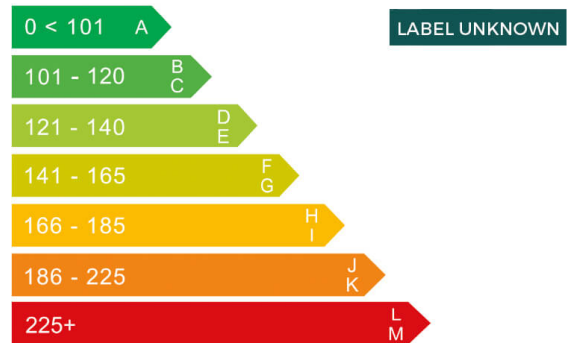

report date: 2024-07-15

General information

<b>Make</b>	BMW
<b>Model</b>	320D M SPORT + EDITION MH 320D M SPORT PLUS EDITION
<b>Colour</b>	-
<b>Year of manufacture</b>	-
<b>Top speed</b>	149 mph
<b>Gearbox</b>	8 speed automatic

Engine & fuel consumption

<b>Power</b>	188 BHP
<b>Max. torque</b>	400 Nm at 1.750 rpm
<b>Cylinders</b>	4
<b>Fuel type</b>	Electric / Diesel
<b>Consumption combined</b>	56.5 mpg