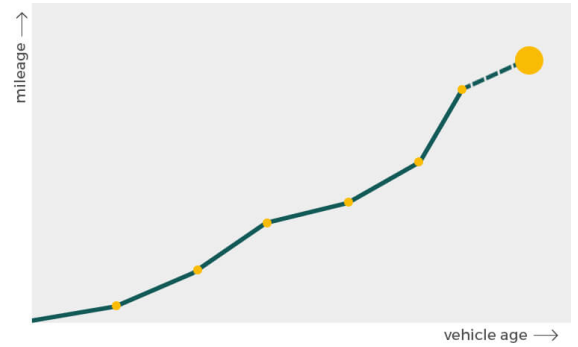

Mileage check

Mileage registrations 1

Registration #1 2020-05-20 2024-07-15

[More info >](#)

Car features

The BMW factory car options list is only available in the premium report.

S0225	Air conditioning
S0295	
S0482	
S0501	
S0566	
S0567	
S0569	

View the complete BMW factory list for this vehicle [here](#).

More info >

Dimensions & weight

Width	1827 mm
Height	1435 mm
Length	4709 mm
Max. allowed weight	2140 kg

Additional information

Number of seats	5
Number of axles	2
Engine number	69916007