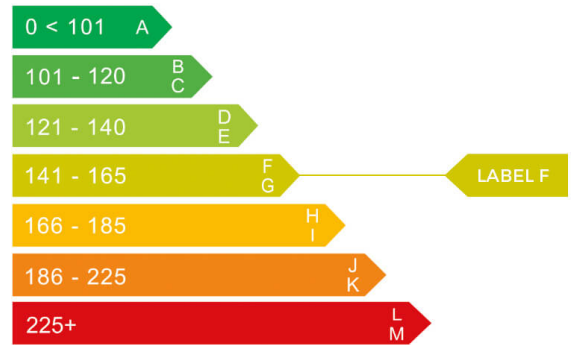

report date: 2024-09-10

General information

Make	NISSAN
Model	QASHQAI TEKNA + DIG-T MHEV CVT
Colour	Grey
Year of manufacture	2022
Gearbox	-

Engine & fuel consumption

Engine capacity	1.332 cc
Fuel type	Hybrid / Electric
CO2 emission	144 g/km
CO2 label	F