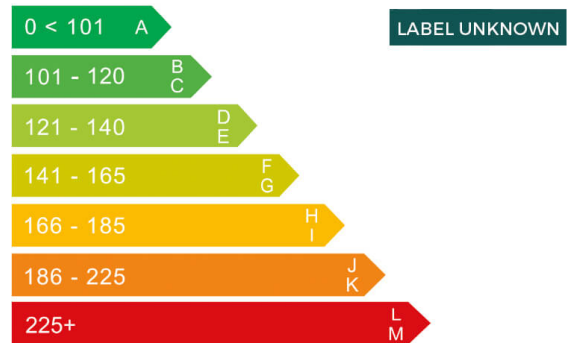

report date: 2024-09-10

General information

Make	NISSAN
Model	QASHQAI TEKNA + DIG-T MHE DIG-T TEKNA PLUS DCT
Colour	-
Year of manufacture	-
Top speed	124 mph
Gearbox	7 speed CVT

Engine & fuel consumption

Power	156 BHP
Max. torque	270 Nm at 4.000 rpm
Cylinders	4
Fuel type	Hybrid / Electric / (clean)
Consumption combined	43.5 mpg