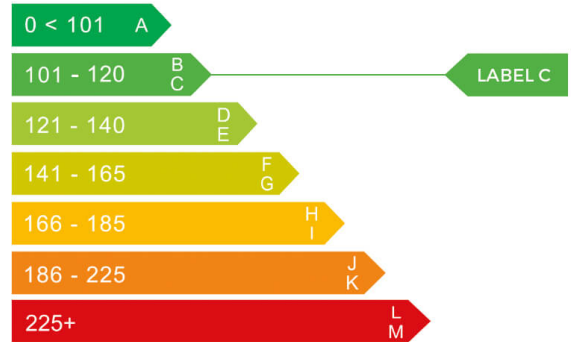

report date: 2024-09-11

General information

Make	NISSAN
Model	JUKE TEKNA HEV CVT
Colour	White
Year of manufacture	2023
Top speed	103 mph
Gearbox	4 speed CVT

Engine & fuel consumption

Power	141 BHP
Max. torque	148 Nm at 3.600 rpm
Engine capacity	1.598 cc
Cylinders	4
Fuel type	Hybrid / Electric
Consumption combined	55.4 mpg
CO2 emission	113 g/km
CO2 label	C

View the complete NISSAN factory list for this vehicle [here](#).

More info >

Dimensions & weight

Width	1800 mm
Height	1593 mm
Length	4210 mm
Kerb weight	1327 kg

Additional information

Number of doors	5
Number of axles	2
Engine number	574743R