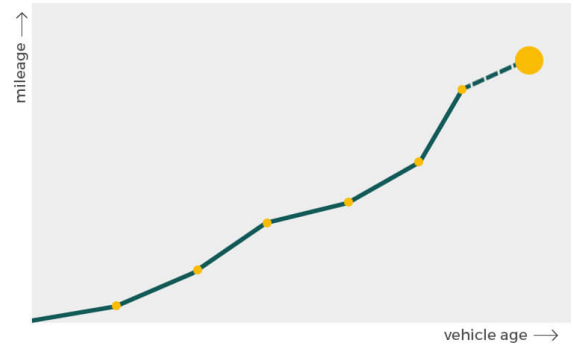

Mileage check

Odometer	In miles
Mileage registrations	14
First mileage registration	2009-01-29
Last registration	2022-11-23
Complete history	See info

Registration #1	2009-01-29	7 mi
Registration #2	2012-01-12	13.218 mi
Registration #3	2013-01-14	18.631 mi
Registration #4	2014-01-22	24.457 mi
Registration #5	2015-01-27	29.688 mi
Registration #6	2016-01-29	34.936 mi
Registration #7	2017-02-06	48.276 mi
Registration #8	2018-01-29	55.277 mi
Registration #9	2019-01-29	62.277 mi
Registration #10	2020-01-29	69.277 mi
Registration #11	2021-01-29	76.277 mi
Registration #12	2022-01-29	83.277 mi
Registration #13	2022-11-23	90.277 mi
Registration #14	2022-11-23	97.277 mi

Download >