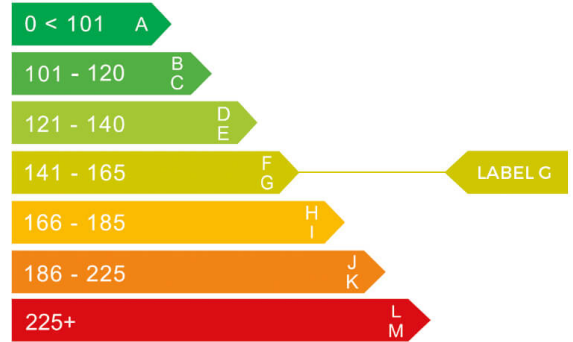

Mercedes-Benz

report date: 2024-09-10

General information

Make	MERCEDES-BENZ
Model	GLB 200 AMG LINE PREMIUM AUTO GLB 200 AMG LINE
Colour	White
Year of manufacture	2022
Top speed	129 mph
Gearbox	7 speed automatic

Engine & fuel consumption

Power	161 BHP
Max. torque	250 Nm at 4.000 rpm
Engine capacity	1.332 cc
Cylinders	4
Fuel type	Petrol
Consumption combined	37.7 mpg
CO2 emission	163 g/km
CO2 label	G

Internet history