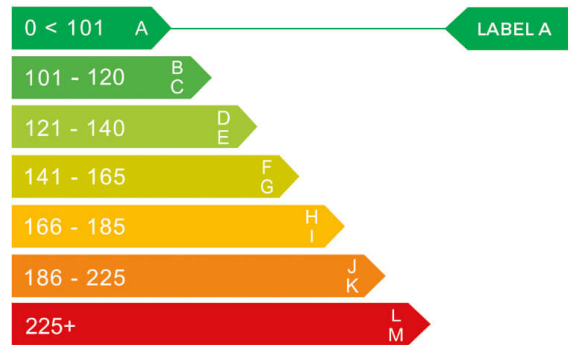

Engine & fuel consumption

Power	68 kW / 93 HP / 160 BHP
Max. torque	349 Nm at 3.200 rpm
Engine capacity	1.598 cc
Cylinders	4
Fuel type	Hybrid / Electric
Consumption combined	188.3 mpg
CO2 emission	33 g/km
CO2 label	A

More info >

Dimensions & weight

Width	2003 mm
Height	1585 mm
Length	4227 mm
Wheel base	2639 mm
Kerb weight	1564 kg
Max. allowed weight	2060 kg

Additional information

Fuel tank capacity	39 l
Number of doors	5
Number of seats	5
Number of axles	2
Engine number	R017857