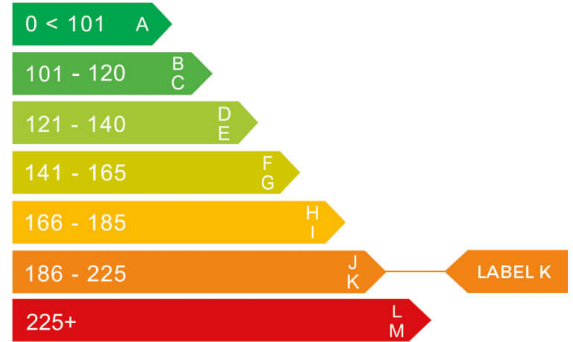

report date: 2025-01-14

General information

Make	LAND ROVER
Model	DISCOVERY SPT R-DYN HSE MHEV A R-DYNAMIC
Colour	Blue
Year of manufacture	2021
Top speed	135 mph
Gearbox	8 speed automatic

Engine & fuel consumption

Power	246 BHP
Max. torque	365 Nm at 1.400 rpm
Engine capacity	1.997 cc
Cylinders	4
Fuel type	Petrol
Consumption combined	30.7 mpg
CO2 emission	220 g/km
CO2 label	K

Internet history

Entry 1

Date	2024-06-27
Pictures	25
Listing price	View report