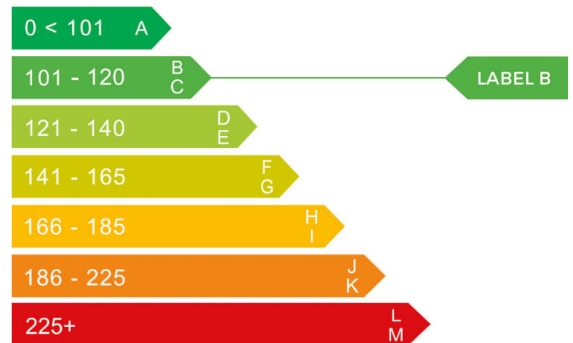

report date: 2024-08-02

General information

Make	FORD
Model	FIESTA ZETEC
Colour	Black
Year of manufacture	2018
Top speed	105 mph
0 - 100 km/h	14.9 seconds
Gearbox	5 speed Manual

Engine & fuel consumption

Power	52 kW / 71 HP / 85 BHP
Max. torque	110 Nm at 3.500 rpm
Engine capacity	1.084 cc
Cylinders	3
Fuel type	Petrol
Consumption city	50.4 mpg
Consumption extra urban	76.4 mpg
Consumption combined	64.2 mpg
CO2 emission	101 g/km
CO2 label	B