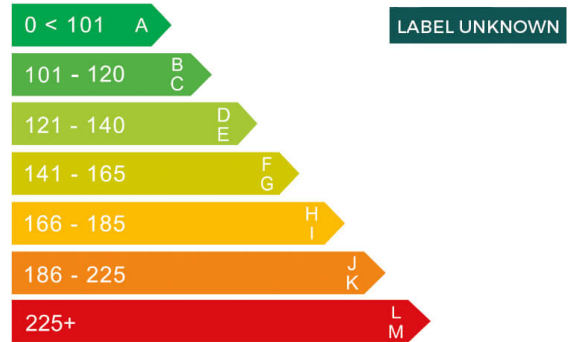

HONDA

report date: 2024-11-08

General information

Make	HONDA
Model	ENY1 ADVANCE
Colour	Black
Year of manufacture	2024
Top speed	99 mph
Gearbox	1 speed automatic

Engine & fuel consumption

Power	201 BHP
Max. torque	310 Nm at 310 rpm
Fuel type	Electricity