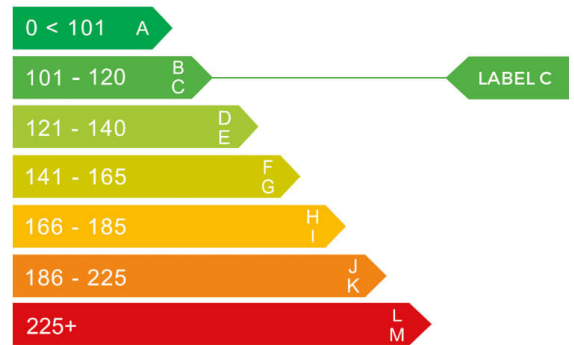

report date: 2024-09-08

General information

Make	FIAT
Model	500 HEY GOOGLE MHEV DOLCEVITA PLUS
Colour	Black
Year of manufacture	2021
Top speed	104 mph
0 - 100 km/h	13.8 seconds
Gearbox	6 speed Manual

Engine & fuel consumption

Power	51.5 kW / 70 HP / 68 BHP
Max. torque	90 Nm at 3.250 rpm
Engine capacity	999 cc
Cylinders	3
Fuel type	Petrol
Consumption combined	56.5 mpg
CO2 emission	112 g/km
CO2 label	C

Internet history

Entry 1