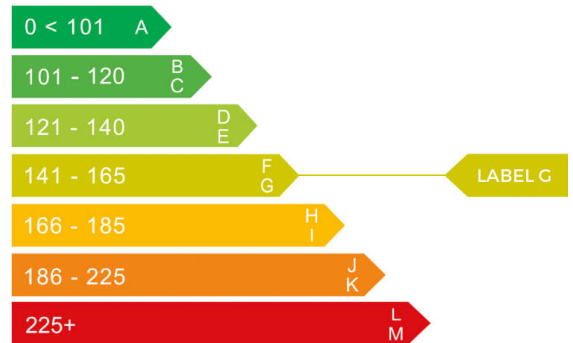

Mercedes-Benz

UK **SA7IY0X**

report date: 2024-09-10

General information

Make	MERCEDES-BENZ
Model	GLB 200 AMG LINE PREMIUM AUTO GLB 200 AMG LINE
Colour	Red
Year of manufacture	2021
Top speed	129 mph
Gearbox	7 speed automatic

Engine & fuel consumption

Power	161 BHP
Max. torque	250 Nm at 4.000 rpm
Engine capacity	1.332 cc
Cylinders	4
Fuel type	Petrol
Consumption combined	37.7 mpg
CO2 emission	163 g/km
CO2 label	G

Internet history