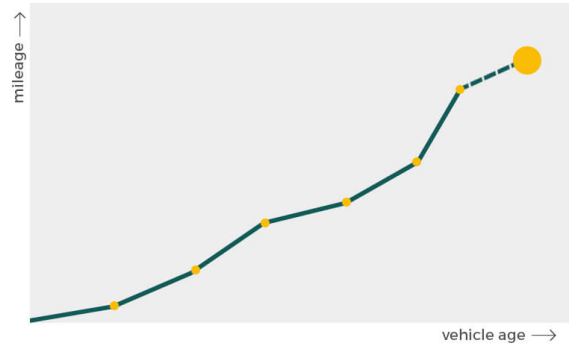

More info >

Mileage check

Mileage registrations	1
First mileage registration	2022-07-01

Registration #1	2022-07-01	17 mi
-----------------	------------	-------

[More info >](#)

Car features

The FIAT factory car options list is only available in the premium report.