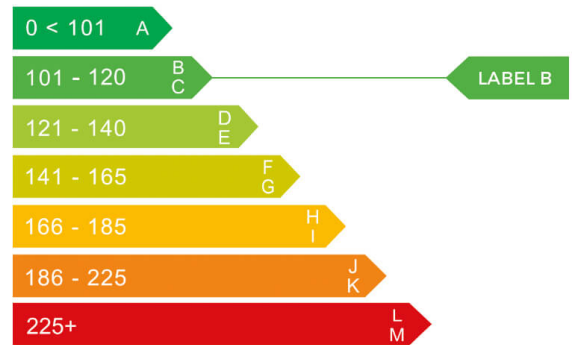

report date: 2024-09-08

General information

Make	FIAT
Model	500 RED MHEV DOLCEVITA PLUS
Colour	Grey
Year of manufacture	2022
Top speed	104 mph
0 - 100 km/h	13.8 seconds
Gearbox	6 speed Manual

Engine & fuel consumption

Power	51.5 kW / 70 HP / 68 BHP
Max. torque	90 Nm at 3.250 rpm
Engine capacity	999 cc
Cylinders	3
Fuel type	Petrol
Consumption combined	56.5 mpg
CO2 emission	106 g/km
CO2 label	B

Internet history

Entry 2

More info >

Dimensions & weight

Width	1627 mm
Height	1488 mm
Length	3571 mm
Wheel base	2 mm
Kerb weight	964 kg

Additional information

Number of axles	2
Engine number	UNKNOWN