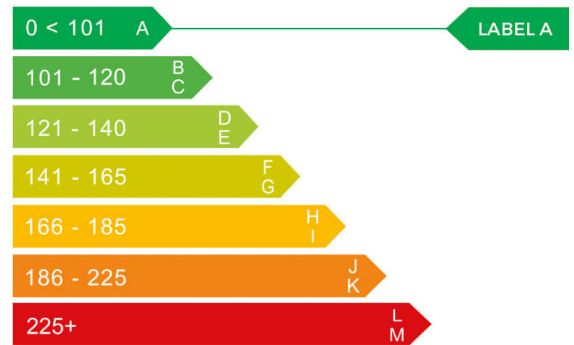

RENAULT

report date: 2025-01-14

General information

Make	RENAULT
Model	CAPTUR S EDITION E-TECH PHEV A
Colour	Red
Year of manufacture	2021
Top speed	107 mph
0 - 100 km/h	10.1 seconds
Gearbox	6 speed automatic

Engine & fuel consumption

Power	68 kW / 93 HP / 160 BHP
Max. torque	349 Nm at 3.200 rpm
Engine capacity	1.598 cc
Cylinders	4
Fuel type	Hybrid / Electric
Consumption combined	188.3 mpg
CO2 emission	33 g/km
CO2 label	A

More info >

Dimensions & weight

Width	2003 mm
Height	1585 mm
Length	4227 mm
Wheel base	2639 mm
Kerb weight	1564 kg
Max. allowed weight	2060 kg

Additional information

Fuel tank capacity	39 l
Number of doors	5
Number of seats	5
Number of axles	2
Engine number	R017857