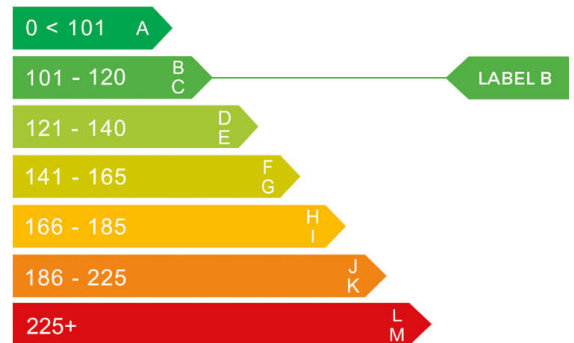

report date: 2024-09-08

General information

Make	FIAT
Model	500 RED MHEV RED
Colour	Red
Year of manufacture	2023
Top speed	104 mph
0 - 100 km/h	13.8 seconds
Gearbox	6 speed Manual

Engine & fuel consumption

Power	51.5 kW / 70 HP / 68 BHP
Max. torque	90 Nm at 3.250 rpm
Engine capacity	999 cc
Cylinders	3
Fuel type	Petrol
Consumption combined	61.4 mpg
CO2 emission	106 g/km
CO2 label	B

Internet history

Entry 1

Dimensions & weight

Width	1627 mm
Height	1488 mm
Length	3571 mm
Wheel base	2 mm
Kerb weight	958 kg

Additional information

Number of axles	2
-----------------	---