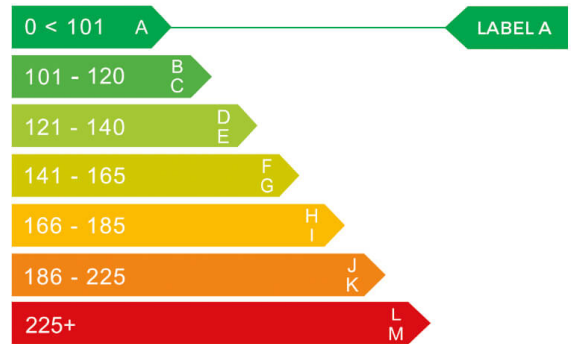

report date: 2024-07-15

General information

Make	BMW
Model	X5 XDRIVE45E XLINE AUTO
Colour	Grey
Year of manufacture	2021
Top speed	146 mph
Gearbox	8 speed automatic

Engine & fuel consumption

Power	389 BHP
Max. torque	600 Nm at 3.170 rpm
Engine capacity	2.998 cc
Cylinders	6
Fuel type	Hybrid / Electric
Consumption combined	188.3 mpg
CO2 emission	27 g/km
CO2 label	A

More info >

Dimensions & weight

Width	2004 mm
Height	1745 mm
Length	4922 mm
Wheel base	2975 mm
Kerb weight	2435 kg
Max. allowed weight	3150 kg

Additional information

Fuel tank capacity	80 l
Number of doors	5
Number of seats	5
Number of axles	2
Engine number	13856366