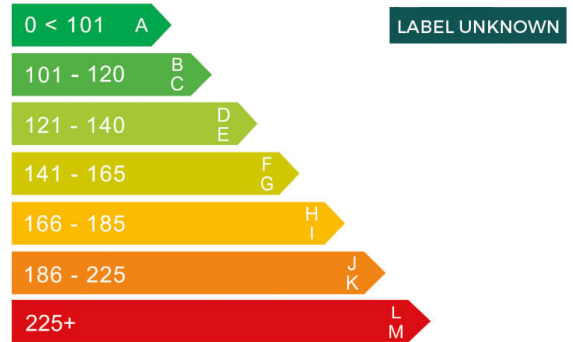

report date: 2024-09-10

General information

Make	FIAT
Model	500E LA PRIMA LA PRIMA
Colour	-
Year of manufacture	-
Top speed	93 mph
Gearbox	1 speed automatic

Engine & fuel consumption

Power	117 BHP
Max. torque	220 Nm at 2.000 rpm
Fuel type	Electric
Consumption combined	1.0 mpg

Dimensions & weight

Width	1900 mm
Height	1527 mm
Length	3632 mm

Additional information

Number of axles	2
Engine number	UNKNOWN