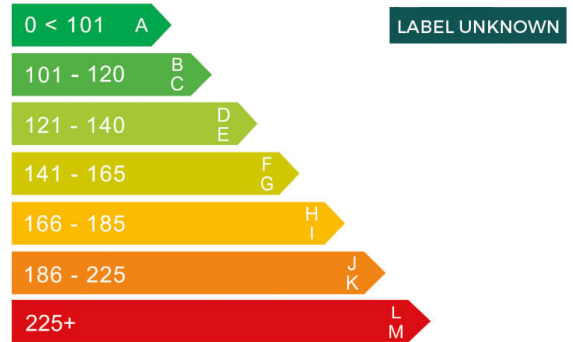

report date: 2024-09-08

General information

Make	FIAT
Model	500E LA PRIMA
Colour	Grey
Year of manufacture	2022
Top speed	93 mph
Gearbox	1 speed automatic

Engine & fuel consumption

Power	117 BHP
Max. torque	220 Nm at 2.000 rpm
Fuel type	Electricity
Consumption combined	282.5 mpg