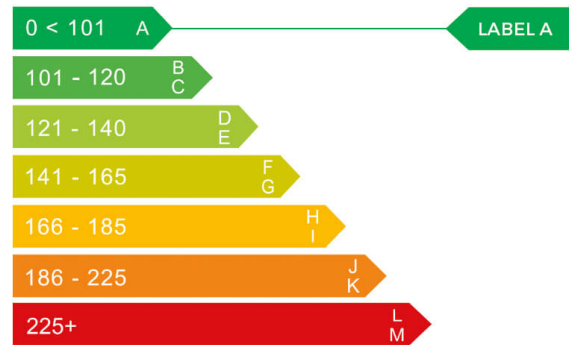

report date: 2024-07-15

General information

Make	FORD
Model	FOCUS TITANIUM X TDCI
Colour	Black
Year of manufacture	2015
Top speed	120 mph
0 - 100 km/h	10.7 seconds
Gearbox	6 speed Manual

Engine & fuel consumption

Power	88 kW / 120 HP / 118 BHP
Max. torque	270 Nm at 1.750 rpm
Engine capacity	1.499 cc
Cylinders	4
Fuel type	Diesel
Consumption city	65.7 mpg
Consumption extra urban	83.1 mpg
Consumption combined	74.3 mpg
CO2 emission	98 g/km
CO2 label	A