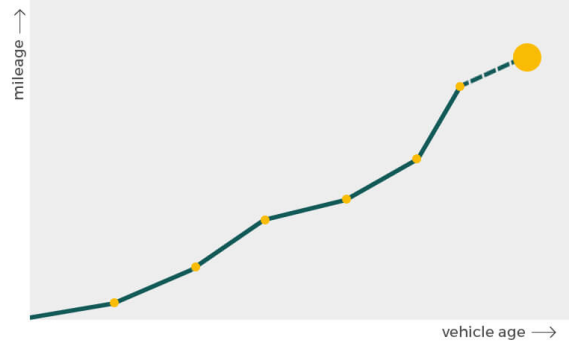

Registration #1	2021-03-12	12 mi
Registration #2		
Registration #3		
Registration #4		

[More info >](#)

Dimensions & weight

Width	1799 mm
Height	1434 mm
Length	4518 mm

Additional information

Number of axles	2
Engine number	UNKNOWN