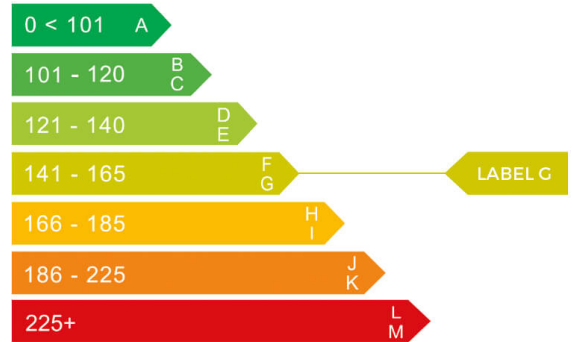

HONDA

 **LD2IBZU**

report date: 2025-01-24

General information

Make	HONDA
Model	CIVIC EX VTEC CVT VTEC EX
Colour	Blue
Year of manufacture	2021
Top speed	124 mph
Gearbox	1 speed automatic

Engine & fuel consumption

Power	127 BHP
Max. torque	200 Nm at 4.500 rpm
Engine capacity	988 cc
Cylinders	3
Fuel type	Petrol
Consumption combined	42.2 mpg
CO2 emission	152 g/km
CO2 label	G

Internet history

Entry 1

Date	2022-03-26
Pictures	0
Listing price	View report

Registration #1	2021-03-12	12 mi
Registration #2		
Registration #3		
Registration #4		

[More info >](#)

Dimensions & weight

Width	1799 mm
Height	1434 mm
Length	4518 mm

Additional information

Number of axles	2
Engine number	UNKNOWN