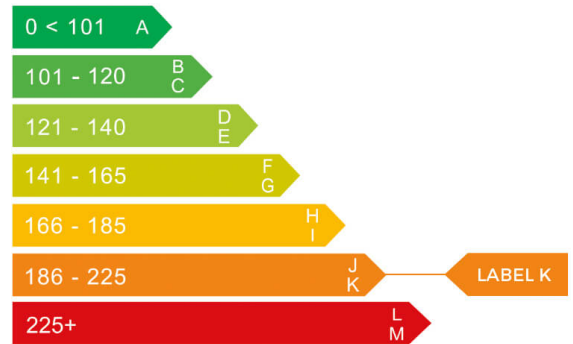

report date: 2024-07-16

General information

Make	BMW
Model	M2 AUTO
Colour	Black
Year of manufacture	2023
Top speed	177 mph
Gearbox	6 speed automatic

Engine & fuel consumption

Power	503 BHP
Max. torque	650 Nm at 5.500 rpm
Engine capacity	2.993 cc
Cylinders	6
Fuel type	Petrol
Consumption combined	28.8 mpg
CO2 emission	220 g/km
CO2 label	K