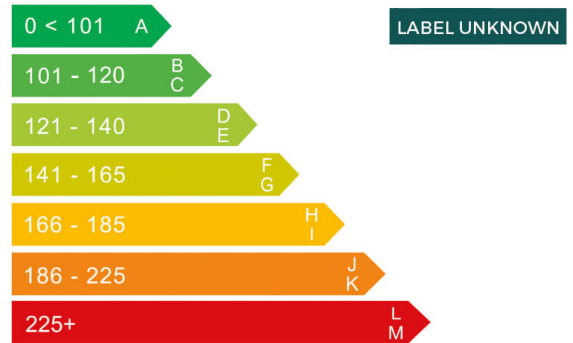

report date: 2024-07-15

General information

Make	MINI
Model	ONE D
Colour	-
Year of manufacture	-
Top speed	114 mph
0 - 60 mph	11.4 seconds
Gearbox	6 speed Manual

Engine & fuel consumption

Power	90 BHP
Max. torque	215 Nm at 1.750 rpm
Cylinders	4
Fuel type	Diesel
Consumption city	67.3 mpg
Consumption extra urban	80.7 mpg
Consumption combined	74.3 mpg