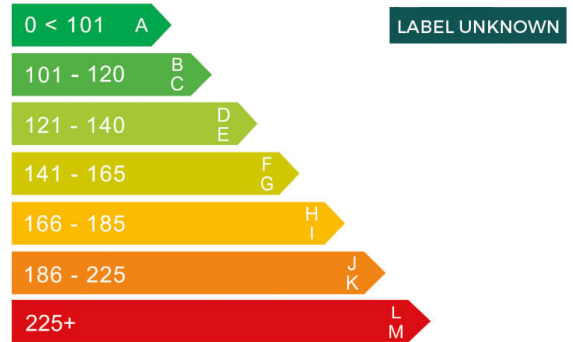

report date: 2024-09-10

General information

Make	FIAT
Model	500E LA PRIMA ICON
Colour	Green
Year of manufacture	2021
Top speed	93 mph
Gearbox	1 speed automatic

Engine & fuel consumption

Power	117 BHP
Max. torque	220 Nm at 2.000 rpm
Fuel type	Electricity
Consumption combined	1.0 mpg