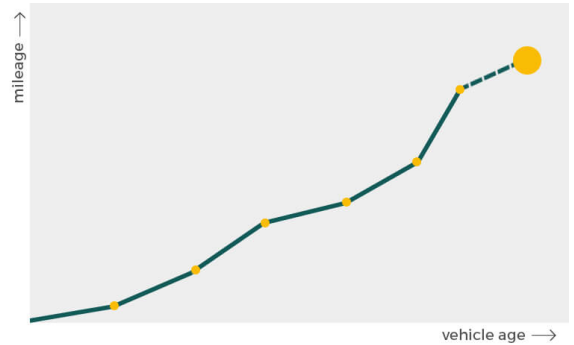

More info >

Mileage check

Odometer	In miles
Mileage registrations	16
First mileage registration	2010-11-24
Last registration	2024-08-15
Complete history	See info

Registration #1	2010-11-24	20 mi
Registration #2	2013-10-31	21.311 mi
Registration #3	2015-02-02	33.734 mi
Registration #4	2016-03-31	45.443 mi
Registration #5	2017-06-05	54.801 mi
Registration #6	2018-06-11	63.763 mi
Registration #7	2019-07-30	75.177 mi
Registration #8	2020-08-04	84.339 mi
Registration #9	2021-08-04	93.501 mi
Registration #10	2022-08-04	102.663 mi
Registration #11	2023-08-04	111.825 mi
Registration #12	2024-08-15	120.987 mi
Registration #13	2025-08-15	130.149 mi
Registration #14	2026-08-15	139.311 mi
Registration #15	2027-08-15	148.473 mi
Registration #16	2028-08-15	157.635 mi