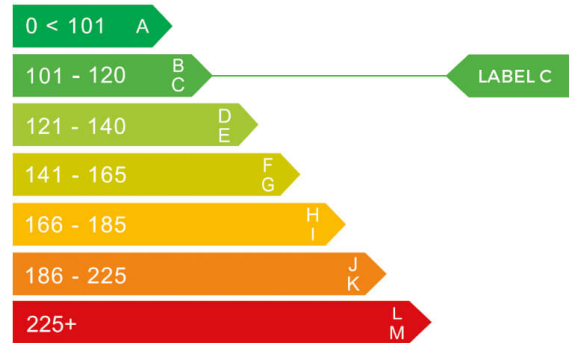

report date: 2024-10-11

General information

Make	MINI
Model	COUNTRYMAN ONE D COOPER D
Colour	White
Year of manufacture	2010
Top speed	112 mph
0 - 60 mph	10.9 seconds
Gearbox	6 speed Manual

Engine & fuel consumption

Power	112 BHP
Max. torque	270 Nm at 1.750 rpm
Engine capacity	1.598 cc
Cylinders	4
Fuel type	Diesel
Consumption city	60.1 mpg
Consumption extra urban	67.3 mpg
Consumption combined	64.2 mpg
CO2 emission	115 g/km
CO2 label	C