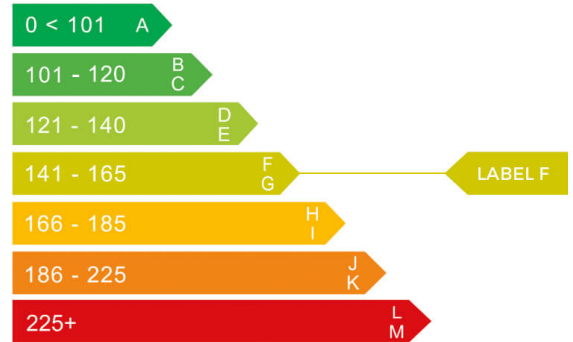

HYUNDAI

 **AV24USY**

report date: 2024-10-16

General information

Make	HYUNDAI
Model	KONA ULTIMATE T-GDI
Colour	Blue
Year of manufacture	2024
Top speed	130 mph
Gearbox	6 speed Manual

Engine & fuel consumption

Power	198 BHP
Max. torque	265 Nm at 4.500 rpm
Engine capacity	1.598 cc
Cylinders	4
Fuel type	Petrol
Consumption combined	44.1 mpg
CO2 emission	145 g/km
CO2 label	F

More info >

Dimensions & weight

Width	1825 mm
Height	1570 mm
Length	4350 mm
Wheel base	2660 mm
Kerb weight	1330 kg
Max. allowed weight	1885 kg

Additional information

Fuel tank capacity	47 l
Number of doors	5
Number of seats	5
Number of axles	2
Engine number	G4FPPU057879