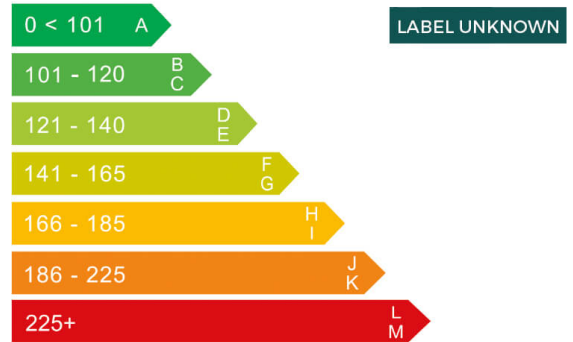

Mercedes-Benz

report date: 2024-09-10

General information

Make	MERCEDES-BENZ
Model	GLB 200 AMG LINE AUTO GLB 200 AMG LINE
Colour	-
Year of manufacture	-
Top speed	129 mph
Gearbox	7 speed automatic

Engine & fuel consumption

Power	161 BHP
Max. torque	250 Nm at 4.000 rpm
Cylinders	4
Fuel type	Petrol
Consumption combined	37.7 mpg