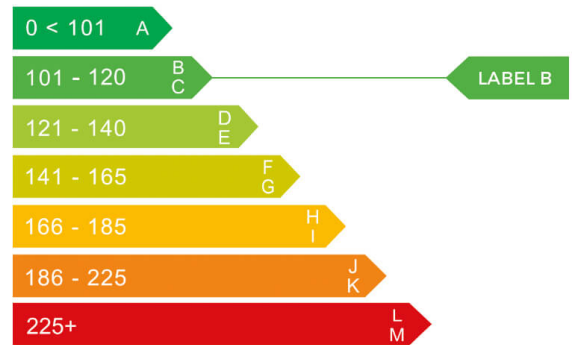

report date: 2024-09-08

General information

Make	FIAT
Model	500 RED MHEV DOLCEVITA PLUS
Colour	White
Year of manufacture	2022
Top speed	104 mph
0 - 100 km/h	13.8 seconds
Gearbox	6 speed Manual

Engine & fuel consumption

Power	51.5 kW / 70 HP / 68 BHP
Max. torque	90 Nm at 3.250 rpm
Engine capacity	999 cc
Cylinders	3
Fuel type	Petrol
Consumption combined	56.5 mpg
CO2 emission	106 g/km
CO2 label	B

Internet history

Entry 1

More info >

Dimensions & weight

Width	1627 mm
Height	1488 mm
Length	3571 mm
Wheel base	2 mm
Kerb weight	964 kg

Additional information

Number of axles	2
Engine number	UNKNOWN