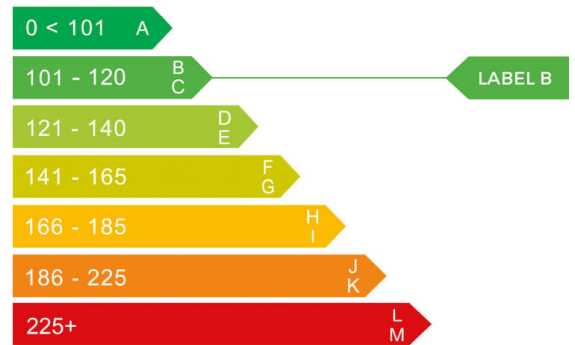

report date: 2024-09-08

General information

Make	FIAT
Model	500 RED MHEV DOLCEVITA PLUS
Colour	Black
Year of manufacture	2022
Top speed	104 mph
0 - 100 km/h	13.8 seconds
Gearbox	6 speed Manual

Engine & fuel consumption

Power	51.5 kW / 70 HP / 68 BHP
Max. torque	90 Nm at 3.250 rpm
Engine capacity	999 cc
Cylinders	3
Fuel type	Petrol
Consumption combined	56.5 mpg
CO2 emission	106 g/km
CO2 label	B

Internet history

Entry 2