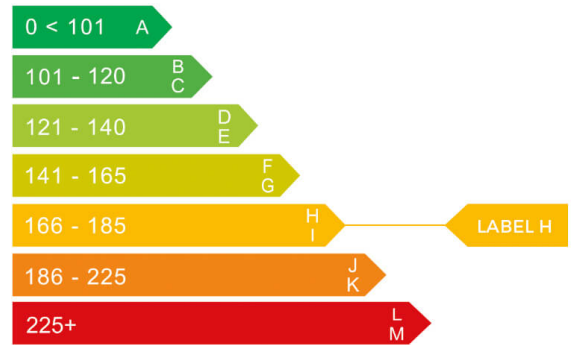

Mercedes-Benz

report date: 2024-09-10

General information

<b>Make</b>	MERCEDES-BENZ
<b>Model</b>	GLB 200 AMG LINE PREMIUM AUTO GLB 200 AMG LINE PREMIUM
<b>Colour</b>	Black
<b>Year of manufacture</b>	2020
<b>Top speed</b>	129 mph
<b>Gearbox</b>	7 speed automatic

Engine & fuel consumption

<b>Power</b>	161 BHP
<b>Max. torque</b>	250 Nm at 4.000 rpm
<b>Engine capacity</b>	1.332 cc
<b>Cylinders</b>	4
<b>Fuel type</b>	Petrol
<b>Consumption combined</b>	37.7 mpg
<b>CO2 emission</b>	171 g/km
<b>CO2 label</b>	H